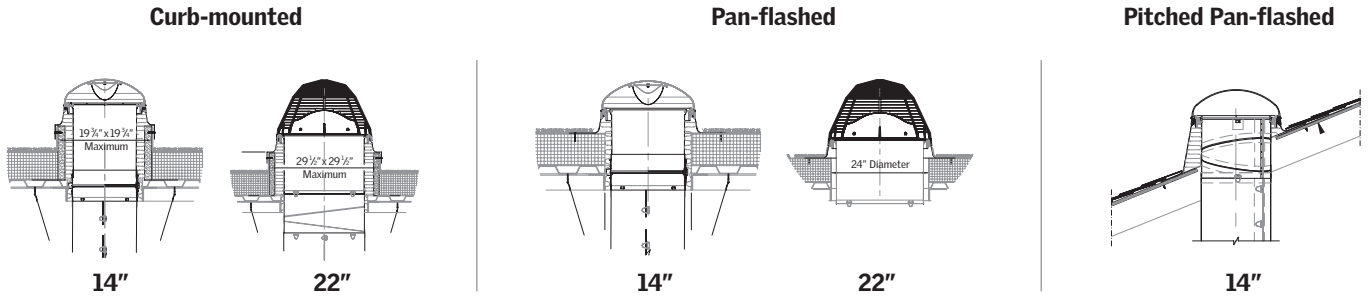

Flashing Systems

Reflective Tunnel Systems

Highly reflective (99%), very efficient, and quick to assemble light shafts with a 20-year warranty