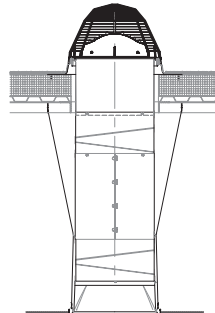

### Light Harvesting

- 22" VELUX SunCurve was optically designed to maximize the performance of the 22" Sun Tunnel®.
- Clear domes and daylight controls are available to maximize and control midday sunlight.

## Diffuser Systems

Visually appealing diffuser options are available for multiple applications

**THC**  
Hard Ceiling  
for Drywall  
14" & 22"

**TOC**  
Open Ceiling  
14" & 22"

**TTC**  
Suspended Ceiling  
14" & 22"