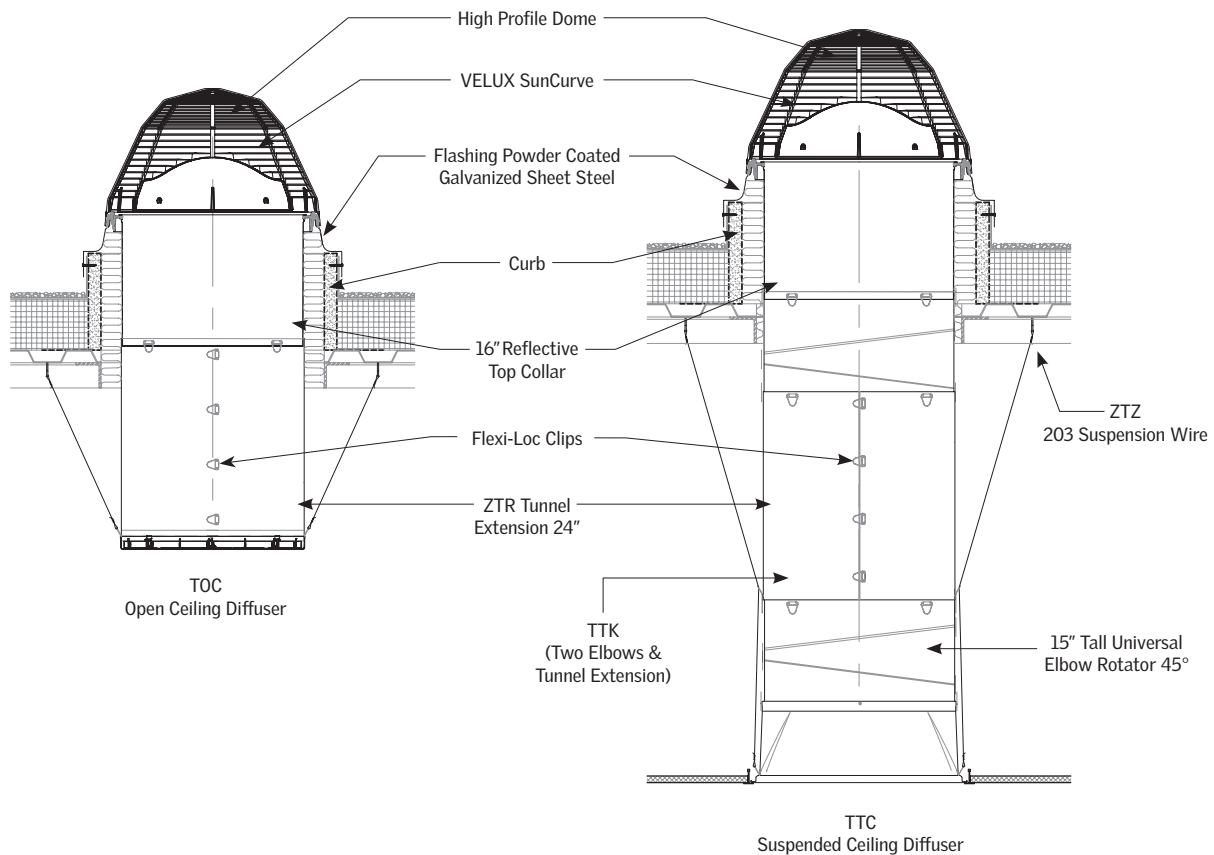

Commercial Sun Tunnel® Skylights

Sun Tunnel® Skylights provide a maintenance-free and cost-effective daylight solution that quickly transforms core spaces. This highly configurable system is ideal when there is a need to transfer daylight for longer distances or where there is a need to fill a large space with daylight.

Light Harvesting

- 22" VELUX SunCurve was optically designed to maximize the performance of the 22" Sun Tunnel®.
- Clear domes and daylight controls are available to maximize and control midday sunlight.

Flashing Systems

- Features the pivoting tunnel system, which makes installation easier and provides a thermal break between the flashing and the tunnel.
- All flashings are maintenance-free, powder coated natural gray, and feature the pivoting tunnel system.

Reflective Tunnel Systems

- Feature the Flexi Loc quick connect tunnel system.
- Tunnel systems are 99% reflective and come with a 20-year warranty.

Warranty

- 10-year warranty on product, 20-year warranty on tunnel reflectivity, 5-year warranty on electric controls.