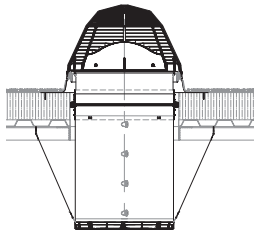

## Flashing Systems

## Reflective Tunnel Systems

Highly reflective (99%), very efficient, and quick to assemble light shafts with a 20-year warranty

**ZTR** - Tunnel Extensions

**ZTE** - Elbows

**TTK** - Tunnel kit

## Diffuser Systems

Visually appealing diffuser options are available for multiple applications

**THC**  
Hard Ceiling  
for Drywall  
14" & 22"

**TOC**  
Open Ceiling  
14" & 22"

**TTC**  
Suspended Ceiling  
14" & 22"