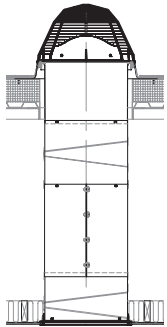

## Reflective Tunnel Systems

Highly reflective (99%), very efficient, and quick to assemble light shafts with a 20-year warranty

**ZTR** - Tunnel Extensions

**ZTE** - Elbows

**TTK** - Tunnel kit

## Diffuser Systems

Visually appealing diffuser options are available for multiple applications

**THC**  
Hard Ceiling  
for Drywall  
14" & 22"

**TOC**  
Open Ceiling  
14" & 22"

**TTC**  
Suspended Ceiling  
14" & 22"