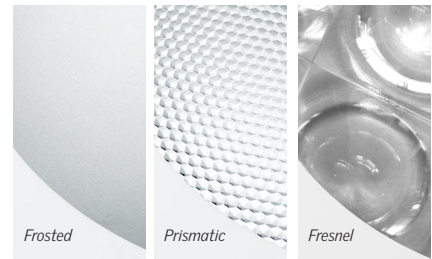

### Flashing Systems

- Features the pivoting tunnel system, which makes installation easier and provides a thermal break between the flashing and the tunnel.
- All flashings are maintenance-free, powder coated natural gray, and feature the pivoting tunnel system.

## Flashing Systems

## Reflective Tunnel Systems

Highly reflective (99%), very efficient, and quick to assemble light shafts with a 20-year warranty

**ZTR** - Tunnel Extensions

**ZTE** - Elbows

**TTK** - Tunnel kit

## Diffuser Systems

Visually appealing diffuser options are available for multiple applications

**THC**  
Hard Ceiling  
for Drywall  
14" & 22"

**TOC**  
Open Ceiling  
14" & 22"

**TTC**  
Suspended Ceiling  
14" & 22"