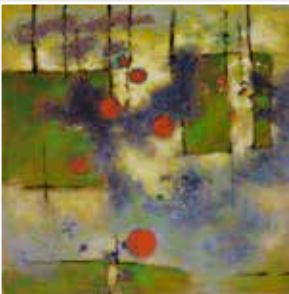

Presence of Longing • 36 x 40 • Oil on Canvas

RICK STEVENS

“I think of nature as a continuous flow of shapes and patterns of energy that has, or more precisely is, an intelligent force.”

- Rick Stevens

www.lafontsee.us
833 Lake Drive, Grand Rapids | 616.451.9820
410 W Center Street, Douglas | 616.451.3850

LAFONTSEE
GALLERIES

Emptiness is Form
48 x 48 • Oil on Canvas

Untitled 69-12
14 x 14 • Soft Pastel on Paper

Fragile Balance
14 x 14 • Soft Pastel on Paper

Stevens began as a landscape painter, but the ephemeral appeal of nature eventually led him away from the realistic rendering of what he saw around him and into a realm of abstraction, where pulsating energy and lambent light create the crescendos and diminuendos of a world in continuous flux.