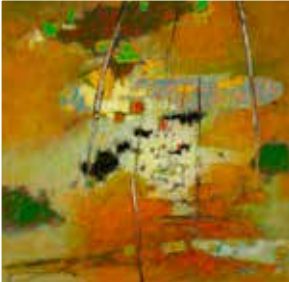

Presence of Longing • 36 x 40 • Oil on Canvas

RICK STEVENS

“I think of nature as a continuous flow of shapes and patterns of energy that has, or more precisely is, an intelligent force.”

- Rick Stevens

www.lafontsee.us
833 Lake Drive, Grand Rapids | 616.451.9820
410 W Center Street, Douglas | 616.451.3850

LAFONTSEE
GALLERIES

Emptiness is Form
48 x 48 • Oil on Canvas

Untitled 69-12
14 x 14 • Soft Pastel on Paper

Fragile Balance
14 x 14 • Soft Pastel on Paper

Stevens began as a landscape painter, but the ephemeral appeal of nature eventually led him away from the realistic rendering of what he saw around him and into a realm of abstraction, where pulsating energy and lambent light create the crescendos and diminuendos of a world in continuous flux.