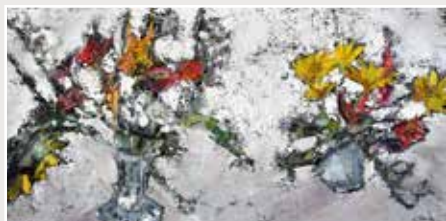

Young Woods and Ghost Trees • 12 x 16 • Oil on Canvas

CAYLA TINNEY

“My paintings are akin to visual songs or poems and in their rhythm I seek places where we’ve tied our threads of memory and home to the landscape.”

Memory Color - The Old House
20 x 16 • Oil on Canvas

Night Flowers • 12 x 24 • Oil on Canvas

Cayla Tinney simplifies her forms, flattening her botanical references and employing bold, bright color. Organic shapes and curving, vine-like lines capture the rhythm of her surroundings. Whiplash lines through her work vibrate with color, underpainting showing through.